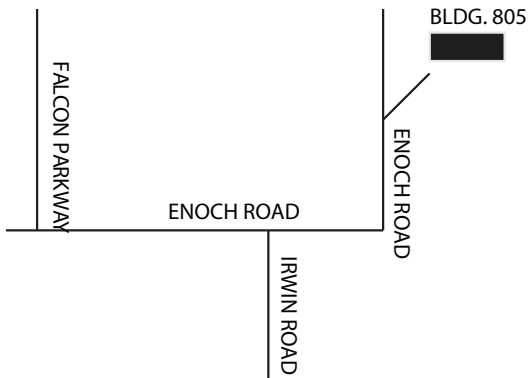

TWISTER

Daily	\$50
Wkend	\$100

DART BOARD

**ODR WAREHOUSE
BUILDING 805
CONTACT 567-4370**

**Hours of Operation
MONDAY - FRIDAY
9:00 A.M. - 5:00 P.M.**

SUMO SUIT KIT

Daily	\$75
Wkend	\$150

All equipment is picked up and returned to Bldg. 805 near the RV Storage Lot. Prices are subject to change. Cleaning Policy: Customers shall return equipment in the same condition as when it was checked out; a \$50 cleaning fee will be charged for items returned wet, visibly soiled/not cleaned.